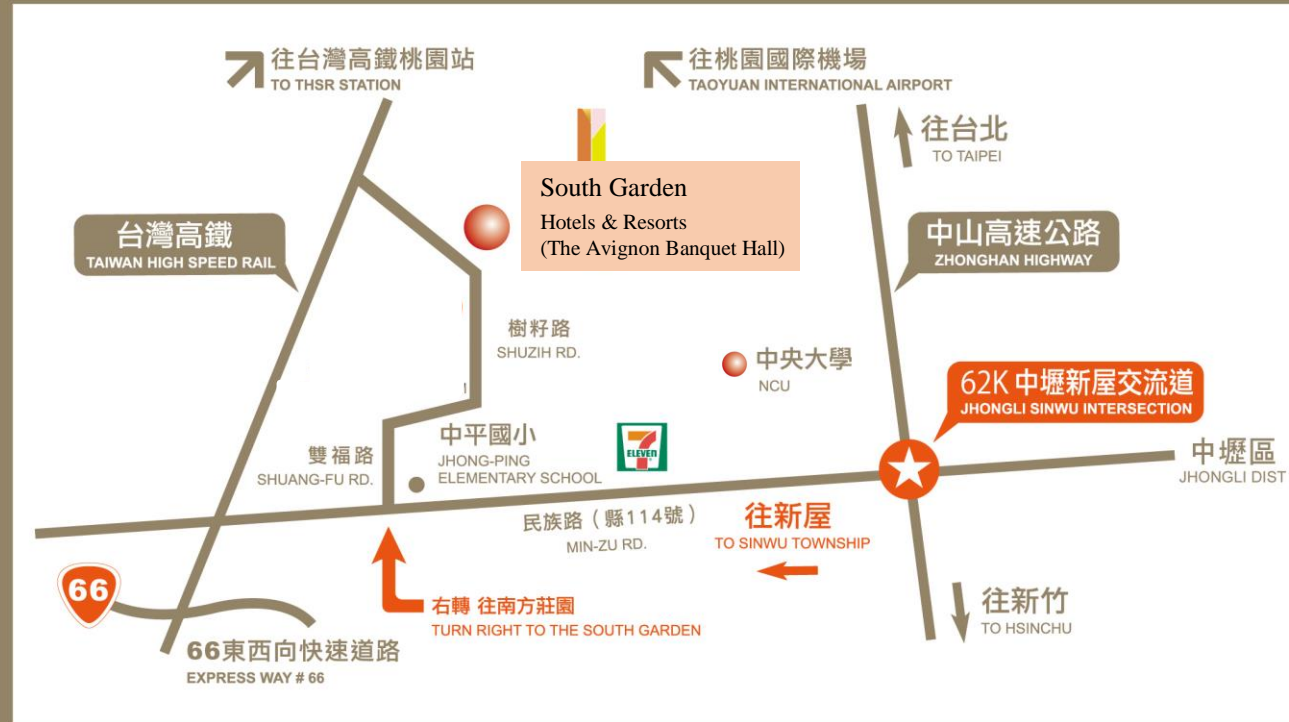

## Directions

Along National Highway No.1,drive down Hsinwu exchange,travel along prefectural highway 114 towards Hsinwu, past Chung-Ping Elementary School,turn right and straight ahead.

The hotel is located at a premium location and easily accessible,the approximate travel time from the hotel to various locations is listed as follows (Place Time):

- 1.Taiwan High Speed Railway Taoyuan station-Prefectural highway 114-National Highway 1-National Highway 2-25mins
- 2.Taoyuan International Airport-Prefectural highway 114-National Highway 1-National Highway 2-25mins
- 3.National Highway 1 Hsinwu Interchange 62K-Prefectural highway 114-5mins
- 4.Taipei-National Highway 1-35mins
- 5.Hsin-Chu Science Park-National Highway 1-25mins